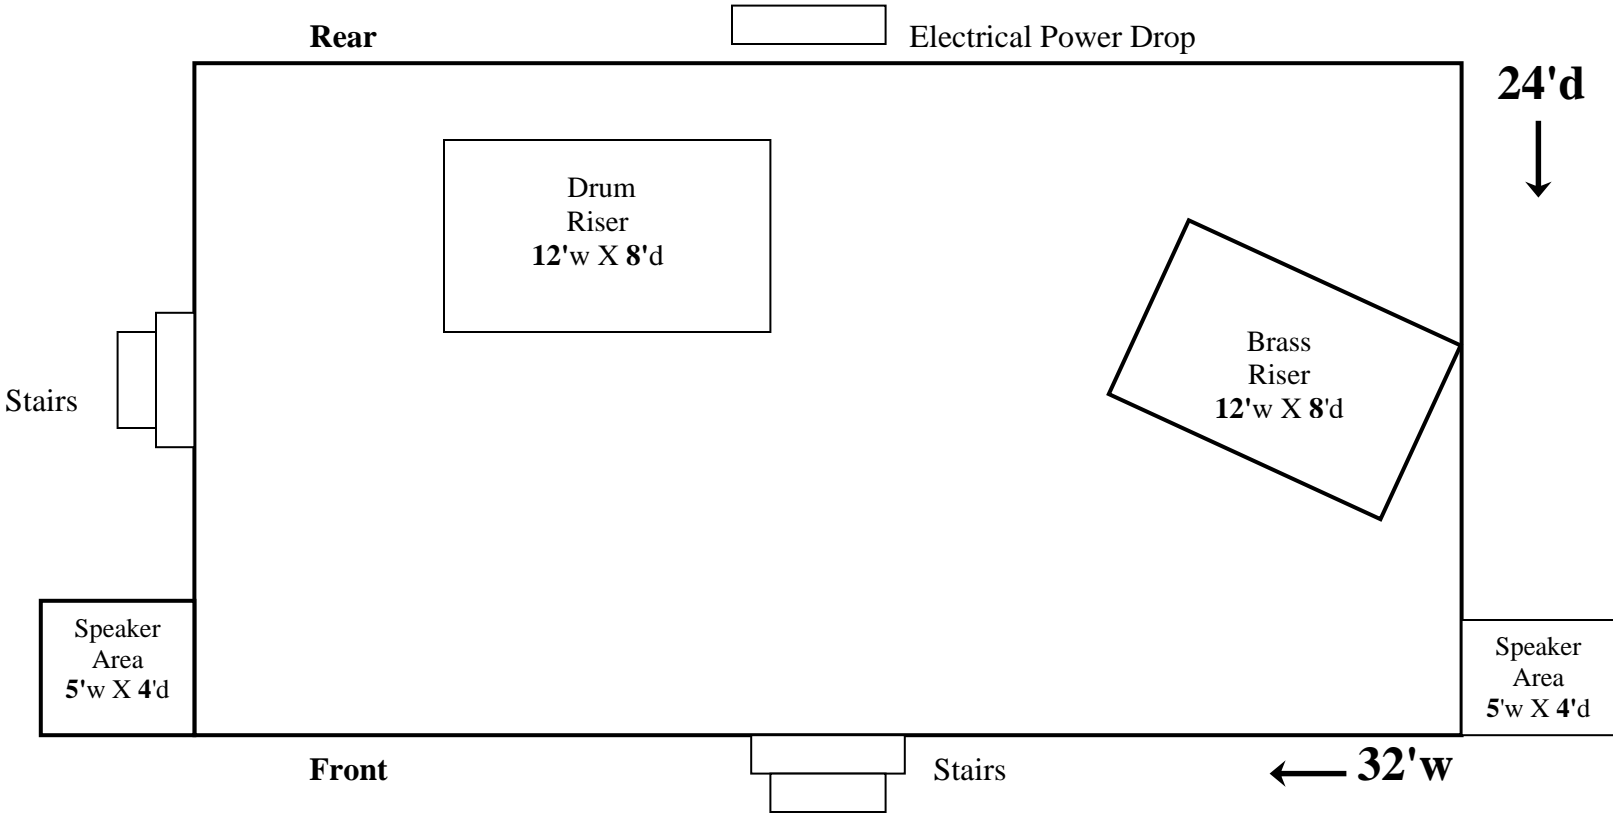

Fifth Avenue Music Preferred Stage Requirements (5 to 7 piece)

- 1- Stage 24' wide X 12' deep, with a second tier drum riser measuring 8' wide X 6' deep.
- 2- Electrical power drop required at rear center of stage, with a minimum of three (3) dedicated twenty amp circuits.
- 3- Stairs at front center of stage if stage height is over 12" inches.
- 4- Stairs at front left of drum riser if riser height is over 12" inches.
- 5- Front of House speaker areas, left front and right front of stage each measuring 5' wide X 4' deep.

Revised 10/1/00

Fifth Avenue Music Stage Requirements (8 to 11 piece)

- 1- Stage 32' wide X 24' deep, with 2 second tier risers, each measuring 12' wide X 8' deep.
- 2- Electrical power drop required at rear center of stage, with a minimum of four (4) dedicated twenty amp circuits.
- 3- Stairs at front center and left center of stage, if stage height is over 12" inches.
- 4- Stairs at back center of each riser if riser height is over 12" inches.
- 5- Front of House speaker areas, left front and right front of stage each measuring 5' wide X 4' deep.