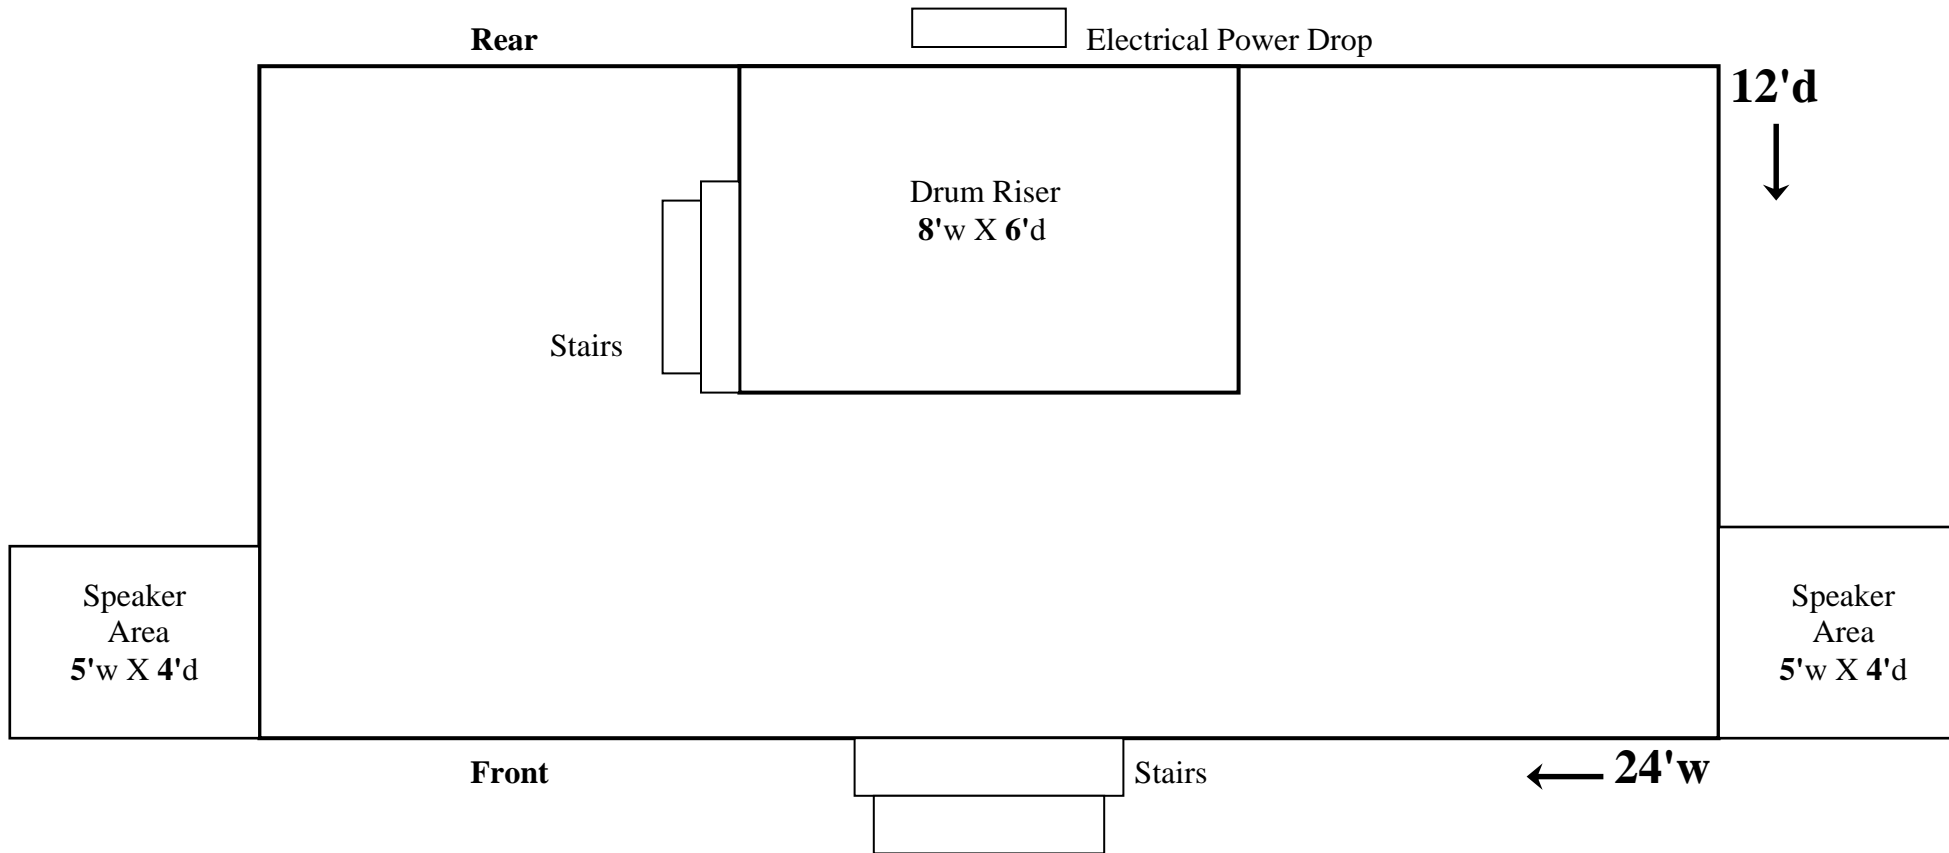

Fifth Avenue Music Preferred Stage Requirements (5 to 7 piece)

- 1- Stage 24' wide X 12' deep, with a second tier drum riser measuring 8' wide X 6' deep.
- 2- Electrical power drop required at rear center of stage, with a minimum of three (3) dedicated twenty amp circuits.
- 3- Stairs at front center of stage if stage height is over 12" inches.
- 4- Stairs at front left of drum riser if riser height is over 12" inches.
- 5- Front of House speaker areas, left front and right front of stage each measuring 5' wide X 4' deep.

Revised 10/1/00

Fifth Avenue Music Stage Requirements (8 to 11 piece)

- 1- Stage 32' wide X 24' deep, with 2 second tier risers, each measuring 12' wide X 8' deep.
- 2- Electrical power drop required at rear center of stage, with a minimum of four (4) dedicated twenty amp circuits.
- 3- Stairs at front center and left center of stage, if stage height is over 12" inches.
- 4- Stairs at back center of each riser if riser height is over 12" inches.
- 5- Front of House speaker areas, left front and right front of stage each measuring 5' wide X 4' deep.